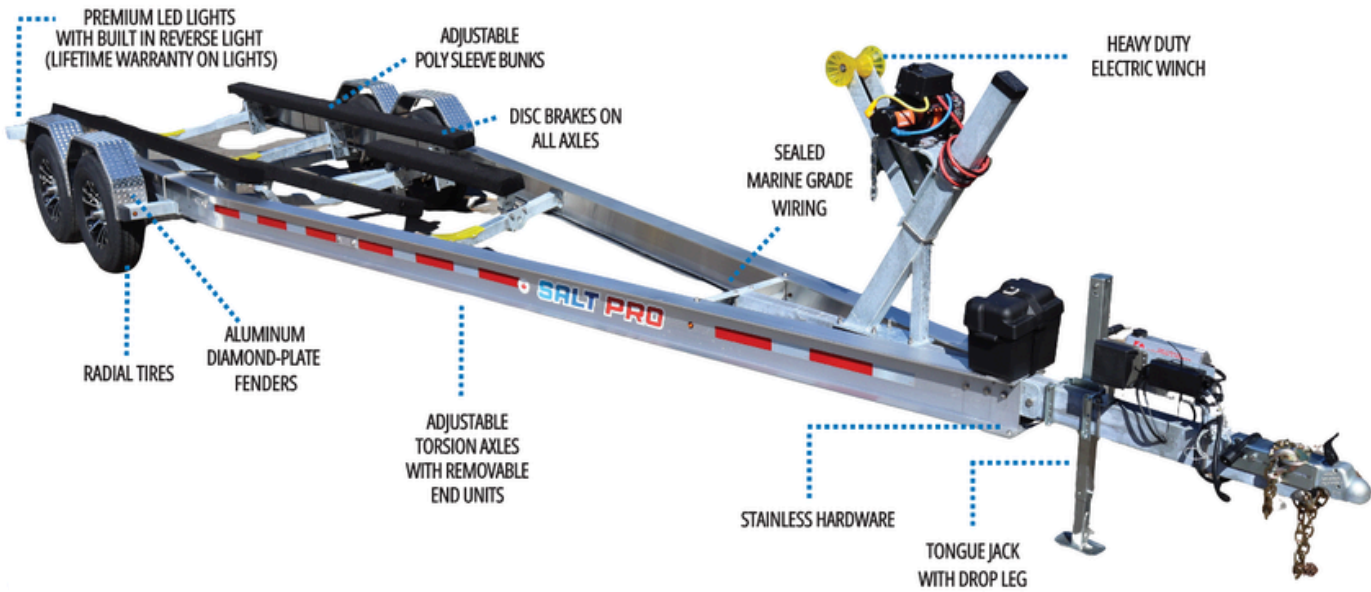

Your trailer is equipped with The Shield Axle Lubrication System. MTP uses a specialized Lucas marine grease in a pressurized chamber creating the ultimate in wheel bearing lubrication & protection from water. As the bearing temperatures rise during towing the grease replenishes the bearings with lubricant and dissipates heat creating reliability and safety. No Inspection-No Maintenance-No Service

4

WARRIOR ELECTRIC WINCH 4500 LB TITAN (5 YEAR WARRANTY)

Comes fully self contained with a full size deep cycle battery and wireless remote.

CALL US NOW

For More Information

 WWW.81INDUSTRIES.CA

 778-242-3353

Injection molded junctions offer better sealing for extended life.

Home run grounding system. Reverse lights included.

Lifetime LED warranty

6 FENDERS - ALL ALUMINUM CHECKER PLATE 1/8"

7 2 YEAR STRUCTURAL WARRANTY ON TRAILER FRAME